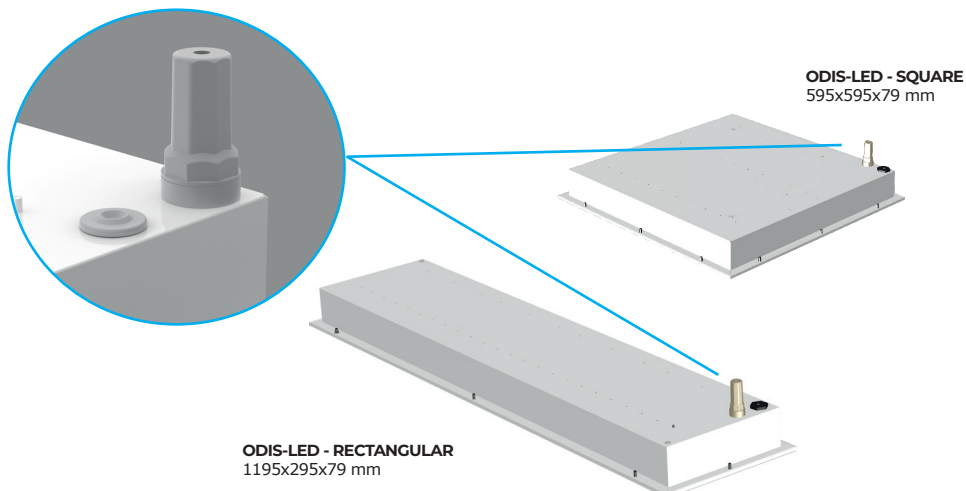

Lighting fixture detail

Integrated **ADELS CONNECTOR** allows for fast installation without a need to open luminaire. The luminaire will be connected to screwless terminal block and installed into false ceiling.

ROUNDED INNER EDGES OF THE FRAME – rounded inner edges eliminates the sediments of dust and impurities. This eliminates bacteriums creation and more easier cleaning of luminaire surface as well.