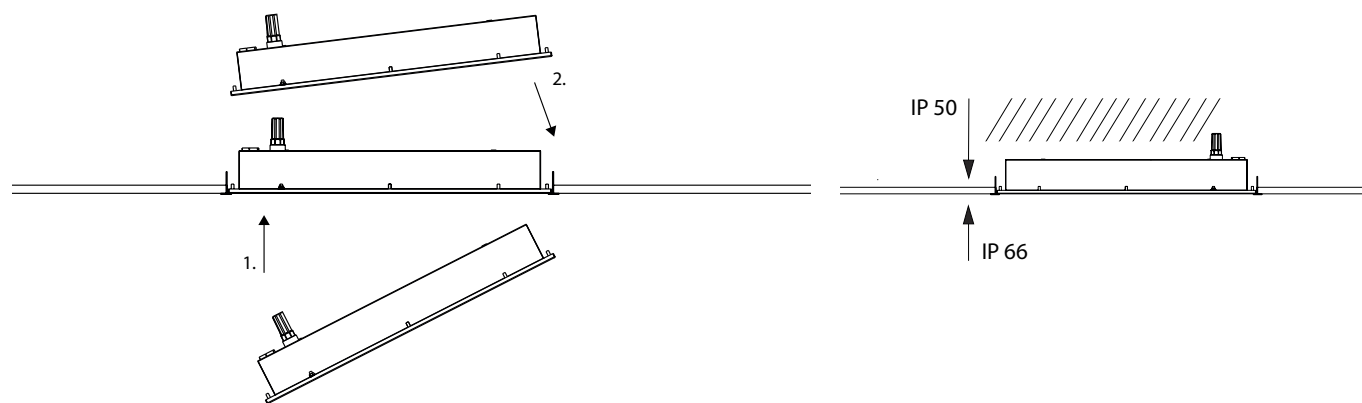

Easy and fast mounting

Accessories on request

051232 - Set of safety suspension ODIS