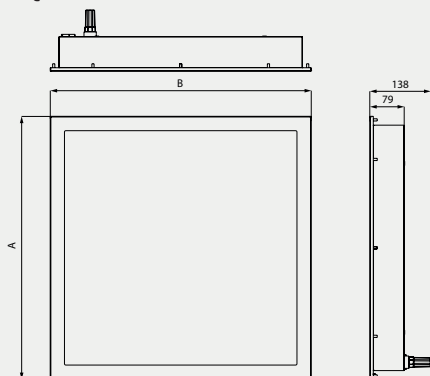

ODIS-LED-L-M600

IP66/IP50

Application: Recessed LED lighting fixture **designed for clean areas** in hospitals (operating theatres, Intensive Care Units, ambulances, surgery rooms, etc.), laboratories, microelectronics production, food industry. Housing made of white painted steel sheet (RAL9016), stainless steel AISI304 or AISI316 as option. Diffuser made of clear glass in combination with opal or microprismatic diffuser, opal or microprismatic plastic diffuser. **Clean screwless design for easy cleaning. Rounded edges of the frame eliminates the sediments and bacteriums creation.** Equipped with high quality electronic components **for high lifetime up to 100 000 h and efficiency up to 167 lm/W.** As standard also **available versions with CRI>90 and UGR<19.** Characterized by high lower degree of protection (IP66). Suitable for ambient temperatures from -20°C up to 60°C. Classified for **clean areas in compliance with ISO 14644-1.** **Connection by means of ADELS connector with no need to open luminaire – fast mounting and low costs for installation.** Large variability of luminaires according to installation types - false ceiling M600/625, metal ceiling M598/M623 or plasterboard / other atypical ceilings.

Ballast: EP – electronic 220-240 V/ 50-60 Hz AC, 220-240 V DC 0Hz

Light source: LED, 4000 K, CRI 80/90+, MacAdam3

Housing: White painted steel sheet RAL 9016

Diffuser: GLM – matt tempered safety glass

OP – opal plexiglass

MP – microprismatic plexiglass

CGOP - clear tempered safety glass + opal plexiglass

CGMP - clear tempered safety glass + microprismatic plexiglass

Fastening: Mounting into false ceilings of M600 modules. Minimum height of mounting space is 200 mm.