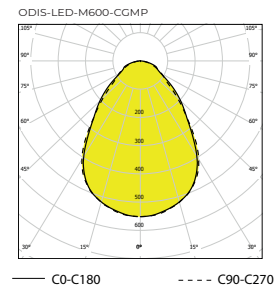

CGMP - clear tempered safety glass + microprismatic plexiglass

CGMP - clear tempered safety glass + microprismatic plexiglass