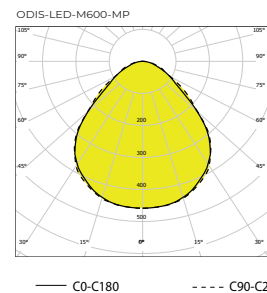

Tolerance of luminous flux and power input of the lighting fixture +/- 10%

MP – microprismatic plexiglass