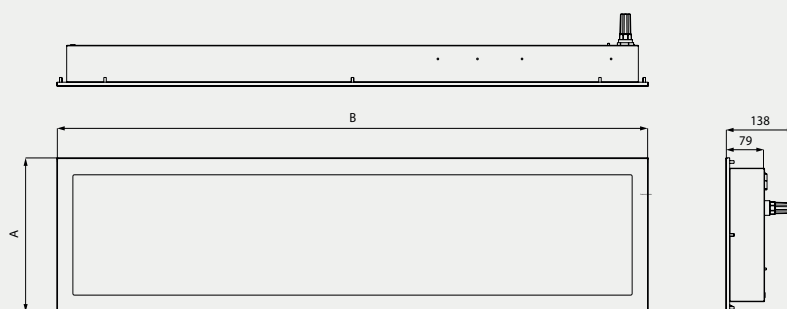

R - RECTANGULAR