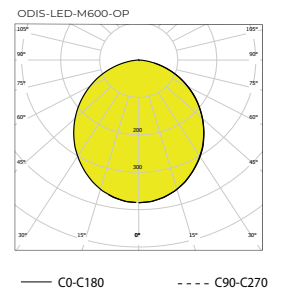

OP - opal plexiglass

Tolerance of luminous flux and power input of the lighting fixture +/- 10%