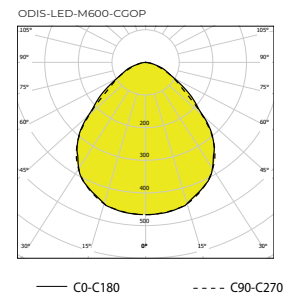

CGOP - clear tempered safety glass + opal plexiglass