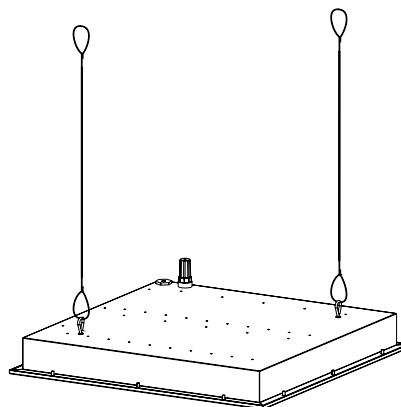

On request

MULTI – maintained emergency lighting is always on (standard luminaire with emergency lighting module) (1h, 3h)

DIM – dimmable electronic ballast (DALI)

RAL – other colour scale

3000/4000/5000/6500 K – colour temperatures

CLICK – modification for a click system

Code of luminaire

ODIS-LED-L-M600-SQ-GLM-3300-840,IP66/IP50

name of luminaire	light source	linear LED modules inside	type of ceiling	shape of luminaire R/SQ	type of diffuser	luminous flux of LED source	CRI and Tc value	protection from below	protection from above

You can find the **ODIS-LED** video here: