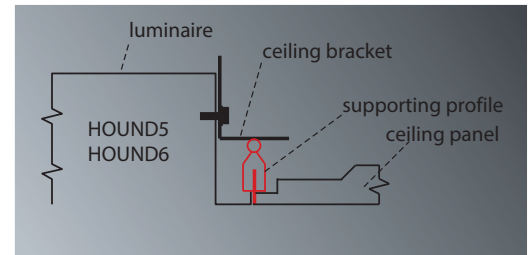

051199 Set of brackets for plasterboard HOOVER3/HOUND3-LED-SQ

Lighting fixture detail

HOOVER/3

HOOVER/3, HOOVER2

HOOVER5, HOOVER6

On request

Em – non-maintained emergency lighting (1h, 3h)

MULTI – maintained emergency lighting (1h, 3h)