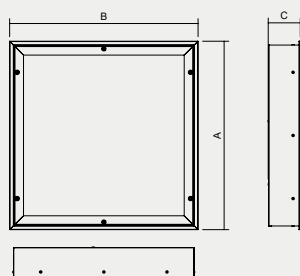

GLM – matt hardened safety glass

Fastening: Mounting to ceiling modules 600 and to plasterboard by means of special set of brackets for plasterboard (not a part of the lighting fixture). Minimum height of false ceiling void is 200 mm.

Connection: Screwless terminal block for easy mounting, maximum diameter of wires 2.5 mm². The lighting fixture is prepared for loop-in (possibility of connection of two cables)

Standard equipment: Rubber plug M20 for diameter of cable 7-12 mm

Calculated lifetime – LED modules: L80B10 ta30 – 70 000h, L70B10 ta30 – 100 000h

Order number	Name	Lighting fixture luminous flux (lm)	Power input (W)	Rated power output (lm/W)	Ta max (°C)	Dimensions of lighting fixture A x B x C (mm)	Mounting hole A x B (mm)	Weight (kg)
4000K								
057813	HOOVER/3-LED-OP-5100-4K	4401	33	134	30	1196x296x100	1186x286	8,8
057805	HOOVER/3-LED-OP-6100-4K	5154	39	133	30	1196x296x100	1186x286	8,8
057807	HOOVER/3-LED-OP-7100-4K	5888	46	128	30	1196x296x100	1186x286	8,8
057809	HOOVER/3-LED-OP-7600-4K	6443	49	132	30	1496x296x100	1486x286	10
057811	HOOVER/3-LED-OP-8850-4K	7360	57	130	30	1496x296x100	1486x286	10
057812	HOOVER/3-LED-SQ-OP-5100-4K	4211	30	141	30	596x596x100	586x586	9
057801	HOOVER/3-LED-SQ-OP-6100-4K	5006	37	136	30	596x596x100	586x586	9
057803	HOOVER/3-LED-SQ-OP-7100-4K	5893	44	134	30	596x596x100	586x586	9
3000K								
057890	HOOVER/3-LED-OP-5100-3K	4202	33	128	30	1196x296x100	1186x286	8,8
057891	HOOVER/3-LED-OP-6100-3K	4920	39	127	30	1196x296x100	1186x286	8,8
057892	HOOVER/3-LED-OP-7100-3K	5625	46	123	30	1196x296x100	1186x286	8,8
057893	HOOVER/3-LED-OP-7600-3K	6150	49	126	30	1496x296x100	1486x286	10
057894	HOOVER/3-LED-OP-8850-3K	7031	57	124	30	1496x296x100	1486x286	10
057895	HOOVER/3-LED-SQ-OP-5100-3K	4022	30	135	30	596x596x100	586x586	9
057896	HOOVER/3-LED-SQ-OP-6100-3K	4781	37	130	30	596x596x100	586x586	9
057897	HOOVER/3-LED-SQ-OP-7100-3K	5628	44	128	30	596x596x100	586x586	9