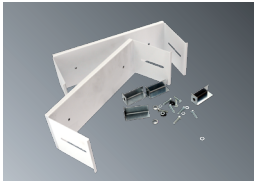

051199 Set of brackets for plasterboard HOOVER3/HOUND3-LED-SQ