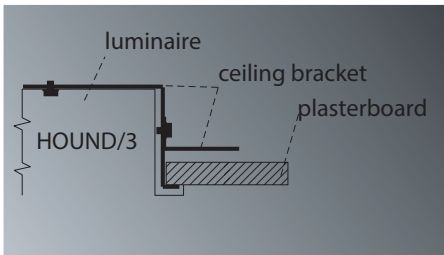

Lighting fixture detail

HOOVER/3