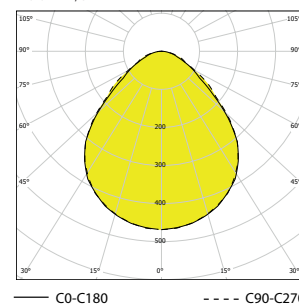

Tolerance of luminous flux and power input of the lighting fixture +/- 10%

HOOVER/3-LED-MP