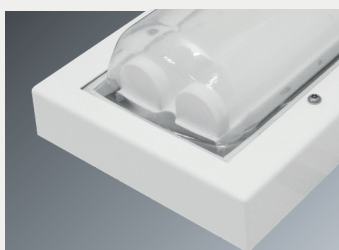

GALGO-LED

IP 65

IK11+120J

Application: Antivandal lighting fixture GALGO-LED with dust and water jets resistance is designed for areas with high risk of damage, i.e. prison cells, psychiatric hospitals, gyms and pedestrian subways.

Fastening: Surface wall or ceiling mounting

Connection: Screwless three-pole terminal block, maximum diameter of wires 2.5 mm². The lighting fixture is prepared for loop-in (possibility of connection of two cables)

L80B10 ta30 – 70 000h

L70B10 ta30 – 100 000h

Order number	Name	Lighting fixture luminous flux(lm)	Power input (W)	Rated power output (lm/W)	Ta max (°C)	Dimensions of lighting fixture A x B x C (mm)	Weight (kg)
SYM							
051770	GALGO-LED-1250-118-4K	1110	8	139	40	690x198x108	6,3
051771	GALGO-LED-2500-218-4K	2220	16	139	40	690x198x108	5,5
051772	GALGO-LED-5000-218-4K	4650	33	141	40	690x198x108	6,3
051773	GALGO-LED-2500-136-4K	2271	17	134	60	1300x198x108	11
051774	GALGO-LED-5000-236-4K	4542	33	138	60	1300x198x108	11
051775	GALGO-LED-10000-236-4K	9300	66	141	40	1300x198x108	11
051776	GALGO-LED-3750-158-4K	3406	25	136	50	1600x198x108	13
051777	GALGO-LED-7500-258-4K	6813	50	136	50	1600x198x108	13
051778	GALGO-LED-12550-258-4K	11639	80	145	40	1600x198x108	13
ASYM							
051795	GALGO-LED-ASYM-3800-218-4K	3273	25	131	30	696x198x108	5,5
051796	GALGO-LED-ASYM-7600-236-4K	6546	49	134	30	1306x198x108	11
051797	GALGO-LED-ASYM-10500-258-4K	7637	56	137	30	1606x198x108	13

FF (full frame)

VYRTYCH antivandal luminaires with FF marking comply with ANTI LIGATURE or SUICIDE RESISTANT requirements for areas with high risk of damage like prison or a secure healthcare facility. There are generally no moving or protruding parts or rounded, bevelled corners also prevent points, where something can be attached. This means there are no ligature points or attachment areas that could enable a luminaire to be used for self-harming.