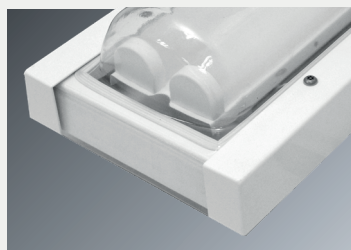

GALGO-LED

This type of luminaire is equipped with a diffuser, which is complemented on the long sides by a reinforcing sheet metal rim.

On request

Em – non-maintained emergency lighting (1h, 3h)

DIM – dimmable electronic ballast (DSI, DALI)

2.7K-6.5K – colour temperature

MULTI – maintained emergency lighting (1h, 3h)

RAL – other colour scale

MW SENSOR - microwave sensor (if a sensor is required, contact technical support)

NEREZ - housing produced from stainless steel AISI 304 or AISI 316

(in case of STAINLESS STEEL version its declared for ambient

temperature decreased about 5-10°C)

NIGHT LIGHT - equipped with 4-8W LED source for night-time lighting

Stadard order number	MULTI-1H	MULTI-3H	DALI	1F	3F
051770	051790	X	051770 DALI	X	X
051771	051780	X	051771 DALI	X	X
051772	X	X	051772 DALI	X	X
051773	051791	051793	051773 DALI	X	X
051774	051781	051784	051774 DALI	X	X
051775	X	X	051775 DALI	X	X
051776	051792	051794	051776 DALI	X	X
051777	051782	051785	051777 DALI	X	X
051778	X	X	051778 DALI	X	X

Stadard order number	MULTI-1H	MULTI-3H	DALI	1F	3F
051770 FF	X	X	051770 FF DALI	X	X
051771 FF	051780 FF	051783 FF	051771 FF DALI	X	X
051772 FF	X	X	051772 FF DALI	X	X
051773 FF	X	X	051773 FF DALI	X	X
051774 FF	051781 FF	051784 FF	051774 FF DALI	X	X
051775 FF	X	X	051775 FF DALI	X	X
051776 FF	X	X	051776 FF DALI	X	X
051777 FF	051782 FF	051785 FF	051777 FF DALI	X	X
051778 FF	X	X	051778 FF DALI	X	X