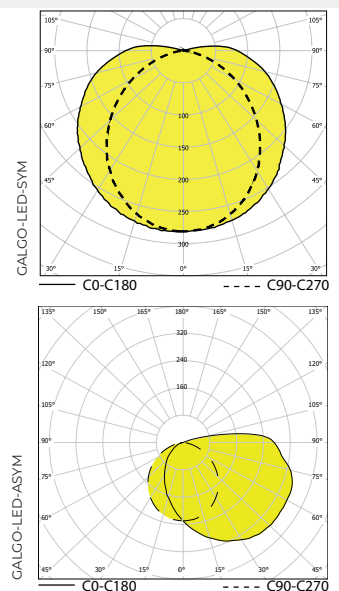

GALGO-LED

IP 65

IK11+120J

Application: Antivandal lighting fixture GALGO-LED with dust and water jets resistance is designed for areas with high risk of damage, i.e. prison cells, psychiatric hospitals, gyms and pedestrian subways.

Ballast: EP – electronic 220-240V /50-60Hz AC, 220-240V DC 0Hz

Light source: LED, 4000K, CRI +80, MacAdam3

Housing: White painted steel sheet RAL 9016

Diffuser: Extremely resistant material PC (polycarbonate)

Fastening: Surface wall or ceiling mounting

Connection: Screwless three-pole terminal block, maximum diameter of wires 2.5 mm². The lighting fixture is prepared for loop-in (possibility of connection of two cables)

Standard equipment: 2 pcs cable gland, washers with rubber to seal mounting holes, safety screws (it is necessary to order additionally 004778 - Bit for safety screw with socket head and pin s=3)

Calculated lifetime – LED modules:

L80B10 ta30 – 70 000h

L70B10 ta30 – 100 000h