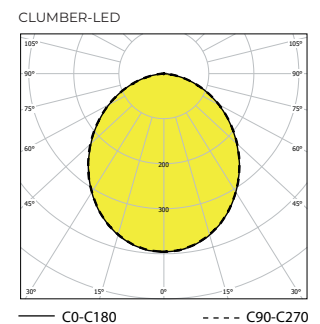

CLUMBER-LED

IP 65

IK10

Application: Antivandal lighting fixture CLUMBER-LED with dust and splash water resistance is designed for areas with high risk of damage, i.e. prison cells, psychiatric hospitals, gyms and pedestrian subways.

Ballast: EP – electronic 220-240 V / 50-60 Hz AC, 220-240 V DC 0Hz

Light source: LED, 4000K, CRI +80, MacAdam3

Housing: White painted steel sheet RAL 9016

Diffuser: Combination of painted sheet RAL 9016 and opal polycarbonate diffuser

Reflector: Highly polished aluminium sheet

Fastening: Surface wall or ceiling mounting of the covered space

Connection: Screwless three-pole terminal block, maximum diameter of wires 2.5 mm². The lighting fixture is prepared for loop-in (possibility of connection of two cables)

Standard equipment: 2 pcs cable gland, washers with rubber to seal mounting holes, safety screws (it is necessary to order additionally 004778 - Bit for safety screw with socket head and pin s=3)

Calculated lifetime – LED modules: L80B10 ta30 – 70 000h
L70B10 ta30 – 100 000h

Order number	Name	Lighting fixture luminous flux (lm)	Power input (W)	Rated power output (lm/W)	Ta max (°C)	Dimensions of lighting fixture A x B (mm)	Weight (kg)
053550	CLUMBER1-LED-OP-4500-4K	3276	29	113	30	505x63	7,5
053551	CLUMBER1-LED-OP-3900-4K	2842	25	114	30	505x63	7,5
053552	CLUMBER1-LED-OP-5100-4K	3693	34	109	30	505x63	7,5
053553	CLUMBER1-LED-OP-6200-4K	4472	43	104	30	505x63	7,5
053554	CLUMBER2-LED-OP-1950-4K	1404	13	108	30	370x63	4,2
053555	CLUMBER2-LED-OP-1700-4K	1218	11	111	30	370x63	4,2
053556	CLUMBER2-LED-OP-2200-4K	1582	14	113	30	370x63	4,2
053557	CLUMBER2-LED-OP-2650-4K	1916	18	106	30	370x63	4,2
053558	CLUMBER3-LED-OP-1150-4K	959	8	120	30	208x66	1,8
053559	CLUMBER3-LED-OP-1500-4K	1225	12	102	30	208x66	1,8