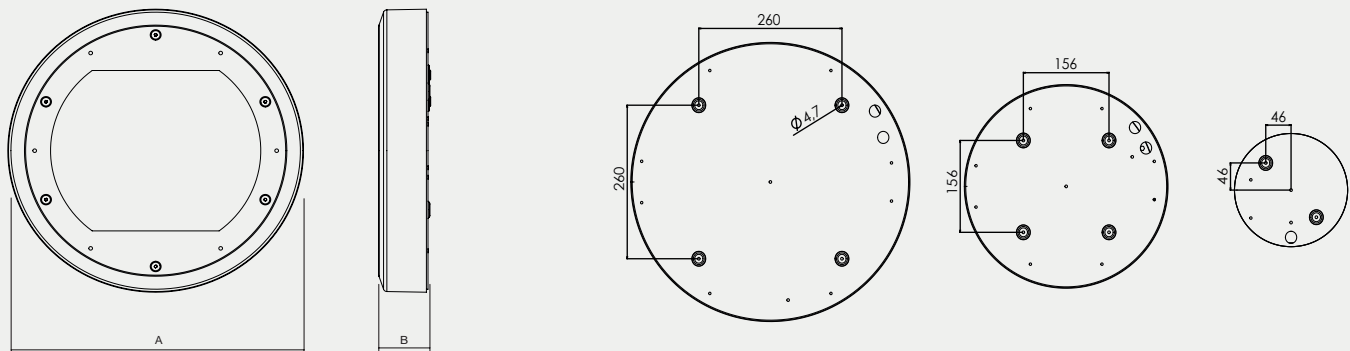

Reflector: Highly polished aluminium sheet

Fastening: Surface wall or ceiling mounting of the covered space

Connection: Screwless three-pole terminal block, maximum diameter of wires 2.5 mm². The lighting fixture is prepared for loop-in (possibility of connection of two cables)

Order number	Name	Lighting fixture luminous flux (lm)	Power input (W)	Rated power output (lm/W)	Ta max (°C)	Dimensions of lighting fixture A x B (mm)	Weight (kg)
053550	CLUMBER1-LED-OP-4500-4K	3276	29	113	30	505x63	7,5
053551	CLUMBER1-LED-OP-3900-4K	2842	25	114	30	505x63	7,5
053552	CLUMBER1-LED-OP-5100-4K	3693	34	109	30	505x63	7,5
053553	CLUMBER1-LED-OP-6200-4K	4472	43	104	30	505x63	7,5
053554	CLUMBER2-LED-OP-1950-4K	1404	13	108	30	370x63	4,2
053555	CLUMBER2-LED-OP-1700-4K	1218	11	111	30	370x63	4,2
053556	CLUMBER2-LED-OP-2200-4K	1582	14	113	30	370x63	4,2
053557	CLUMBER2-LED-OP-2650-4K	1916	18	106	30	370x63	4,2
053558	CLUMBER3-LED-OP-1150-4K	959	8	120	30	208x66	1,8
053559	CLUMBER3-LED-OP-1500-4K	1225	12	102	30	208x66	1,8