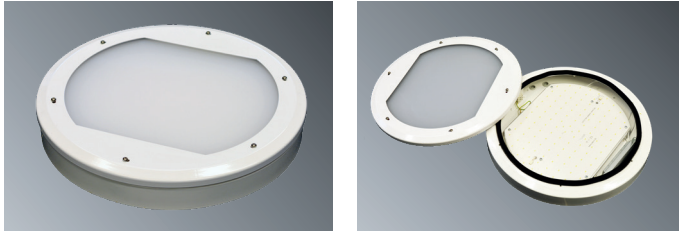

Lighting fixture detail

On request

Em – non-maintained emergency lighting (usually only comes on for a specific duration when the power supply to normal artificial lighting fails)

MULTI1/3 - maintained emergency lighting is always on (standard luminaire with emergency lighting module)

DIM – dimmable electronic ballast (DSI, DALI)

2.7K-6.5K – colour temperature

RAL – other colour scale

Stadard order number	MULTI-1,5H	MULTI-3H	DALI	1F	3F
053550	053550 1H	053550 3H	053550 DALI	X	X
053551	053551 1H	053551 3H	053551 DALI	X	X
053552	053552 1H	053552 3H	053552 DALI	X	X
053553	053553 1H	053553 3H	053553 DALI	X	X
053554	053554 1H	X	053554 DALI	X	X
053555	053555 1H	X	053555 DALI	X	X
053556	053556 1H	X	053556 DALI	X	X
053557	053557 1H	X	053557 DALI	X	X
053558	X	X	053558 DALI	X	X
053559	X	X	053559 DALI	X	X