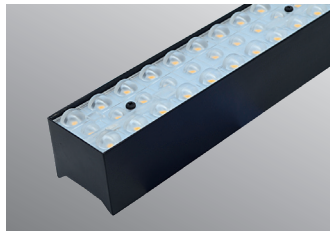

Lighting fixture detail

On request

DIM – dimmable electronic ballast (DALI, DSI, 1-10V)

GESIS – possibility to equip lighting fixtures with connectors

MULTI-1/3 - maintained emergency lighting

2.7K-6.5K - colour temperature

RAL - other colour scale

1/3 F - single-phase or three phase through wiring connection, maximum diameter of wires 2.5 mm²

Standard order number	MULTI-1H	MULTI-3H	DALI	1F	3F
050176	X	X	050176	X	X
050177	X	X	050177	050177 1F	050177 3F
050178	050178 1H	050178 3H	050178	050178 1F	050178 3F
050179	050179 1H	050179 3H	050179	050179 1F	050179 3F
050180	X	X	050180	X	X
050181	X	X	050181	050181 1F	050181 3F
050182	050182 1H	050182 3H	050182	050182 1F	050182 3F
050183	050183 1H	050183 3H	050183	050183 1F	050183 3F
050184	X	X	050184	X	X
050185	X	X	050185	050185 1F	050185 3F
050186	050186 1H	050186 3H	050186	050186 1F	050186 3F
050187	050187 1H	050187 3H	050187	050187 1F	050187 3F