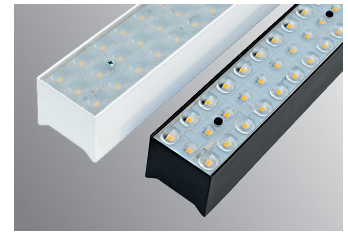

Lighting fixture detail

On request

DIM – dimmable electronic ballast (DALI, DSI, 1-10V)

GESIS – possibility to equip lighting fixtures with connectors

MULTI-1/3 - maintained emergency lighting

2.7K-6.5K - colour temperature

RAL - other colour scale

1/3 F - single-phase or three phase through wiring connection, maximum diameter of wires 2.5 mm²

Standard order number	MULTI-1H	MULTI-3H	DALI	1F	3F
050176	X	X	050176	X	X
050177	X	X	050177	050177 1F	050177 3F
050178	050178 1H	050178 3H	050178	050178 1F	050178 3F
050179	050179 1H	050179 3H	050179	050179 1F	050179 3F
050180	X	X	050180	X	X
050181	X	X	050181	050181 1F	050181 3F
050182	050182 1H	050182 3H	050182	050182 1F	050182 3F
050183	050183 1H	050183 3H	050183	050183 1F	050183 3F
050184	X	X	050184	X	X
050185	X	X	050185	050185 1F	050185 3F
050186	050186 1H	050186 3H	050186	050186 1F	050186 3F
050187	050187 1H	050187 3H	050187	050187 1F	050187 3F