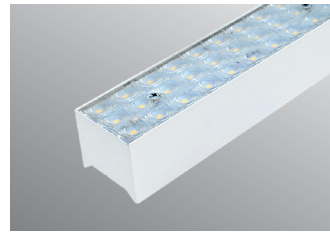

Lighting fixture detail

On request

DIM – dimmable electronic ballast (DALI, DSI, 1-10V)

GESIS – possibility to equip lighting fixtures with connectors

MULTI-1/3 - maintained emergency lighting

2.7K-6.5K - colour temperature

RAL - other colour scale

1/3 F - single-phase or three phase through wiring connection, maximum diameter of wires 2.5 mm²

Standard order number	MULTI-1H	MULTI-3H	DALI	1F	3F
050176	X	X	050176	X	X
050177	X	X	050177	050177 1F	050177 3F
050178	050178 1H	050178 3H	050178	050178 1F	050178 3F
050179	050179 1H	050179 3H	050179	050179 1F	050179 3F
050180	X	X	050180	X	X
050181	X	X	050181	050181 1F	050181 3F
050182	050182 1H	050182 3H	050182	050182 1F	050182 3F
050183	050183 1H	050183 3H	050183	050183 1F	050183 3F
050184	X	X	050184	X	X
050185	X	X	050185	050185 1F	050185 3F
050186	050186 1H	050186 3H	050186	050186 1F	050186 3F
050187	050187 1H	050187 3H	050187	050187 1F	050187 3F