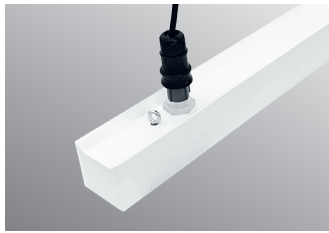

RIDGE43

IP 43

Application: Thanks to its luminous characteristics and excellent efficiency, the lighting fixture RIDGE43 is suitable for mounting at high ceiling rooms.

Ballast: EP – electronic 220-240 V/50-60 Hz AC, 220-240 V DC

Fastening: Suspension by means of suspension mechanism

Connection: Screwless three-pole terminal block, max. diameter of wires 2.5 mm²

Standard equipment: GESIS connector for 6 - 10 mm diameter of cable

Tolerance of luminous flux and power input of lighting fixture +/- 10%

RIDGE43-H-4K

RIDGE43-R-4K

RIDGE43-S-4K

Accessories on request

Suspended mounting

003576 Suspension bracket M5x10 zn

Direct mounting

051216 Set for direct fastening RIDGE43
(cable entry from the lighting fixture front side must be specified in the order)

Lighting fixture detail

On request

DIM – dimmable electronic ballast (DALI, DSI, 1-10V)