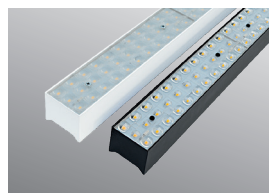

RIDGE20

IP 20

Application: Thanks to its luminous characteristics and excellent efficiency, the lighting fixture RIDGE20 is suitable for mounting at high ceiling rooms.

Ballast: EP – electronic 220-240 V/50-60 Hz AC, 220-240 V DC

Light source: LED, 4000K, CRI +80, MacAdam3

Housing: White painted steel sheet RAL 9016

Optics: S – PMMA optics with wide radiant luminous characteristics
 H – PMMA optics with deep radiant luminous characteristics
 R – PMMA optics suitable for lighting of rack aisles

Tolerance of luminous flux and power input of lighting fixture +/- 10%

RIDGE20-H-4K

RIDGE20-R-4K

RIDGE20-S-4K

Accessories on request

Suspended mounting

051142 Cable suspension RIDGE20

Direct mounting

051215 RIDGE20 direct joint

Lighting fixture detail

On request

DIM – dimmable electronic ballast (DALI,DSI, 1-10V)

GESIS – possibility to equip lighting fixtures with connectors

MULTI-1/3 - maintained emergency lighting