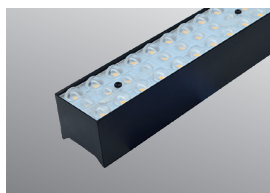

RIDGE20

IP 20

Application: Thanks to its luminous characteristics and excellent efficiency, the lighting fixture RIDGE20 is suitable for mounting at high ceiling rooms.

Ballast: EP – electronic 220-240 V/50-60 Hz AC, 220-240 V DC

Light source: LED, 4000K, CRI +80, MacAdam3

Housing: White painted steel sheet RAL 9016

Optics: S – PMMA optics with wide radiant luminous characteristics
 H – PMMA optics with deep radiant luminous characteristics
 R – PMMA optics suitable for lighting of rack aisles

Order number	Name	Lighting fixture luminous flux (lm)	Power input (W)	Rated power output (lm/W)	Ta max (°C)	Dimensions of lighting fixture A x B x C (mm)	Weight (kg)
4000K							
055740	RIDGE20-H-5500-4K	5345	37	144	35	861x65x60	3
055741	RIDGE20-H-7500-4K	7126	49	145	35	1147x65x60	3,3
055742	RIDGE20-H-9200-4K	8908	62	144	35	1433x65x60	3,6
055743	RIDGE20-H-11000-4K	10690	74	144	35	1719x65x60	4
055744	RIDGE20-S-5500-4K	5217	37	141	35	861x65x60	3
055745	RIDGE20-S-7500-4K	6956	49	142	35	1147x65x60	3,3
055746	RIDGE20-S-9200-4K	8695	62	140	35	1433x65x60	3,6
055747	RIDGE20-S-11000-4K	10434	74	141	35	1719x65x60	4
055748	RIDGE20-R-5500-4K	5111	37	138	35	861x65x60	3
055749	RIDGE20-R-7500-4K	6815	49	139	35	1147x65x60	3,3
055750	RIDGE20-R-9200-4K	8519	62	137	35	1433x65x60	3,6
055751	RIDGE20-R-11200-4K	10222	74	138	35	1719x65x60	4

051215 RIDGE20 direct joint

Lighting fixture detail

On request

DIM – dimmable electronic ballast (DALI,DSI, 1-10V)

GESIS – possibility to equip lighting fixtures with connectors

MULTI-1/3 - maintained emergency lighting