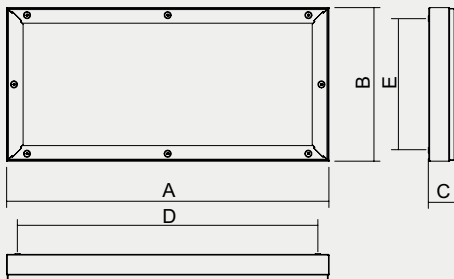

Application: Dustproof high-bay lighting fixture B ISON-LED is primarily designed for areas with requirement of higher degree of protection IP, such as warehouse and production halls. Thanks to its luminous characteristics and excellent efficiency, the lighting fixture is suitable for mounting at high ceiling rooms.

Ballast: EP – electronic 220-240 V/ 50-60 Hz AC, 220-240 V DC

Light source: LED, 4000K, CRI +80, MacAdam3

Housing: Painted steel sheet RAL 9016

Diffuser: **CG** - Clear hardened safety thermally toughened glass, **OP** – Opal hardened safety thermally toughened glass, **PC** - polycarbonate, **MP** - microprismatic diffuser

Optics: **30°** - optics with deep radiant luminous characteristics, **60°** - optics with wide radiant luminous characteristics

Fastening: Mounting via suspension brackets

Connection: The lighting fixture is provided as a standard with 2 m cable (3x1.5 mm²) that is terminated by sleeves

Standard equipment: 4 pcs suspension brackets M5

Calculated lifetime – LED modules:

L80B10 ta40 – 70 000h

L70B10 ta40 – 100 000h